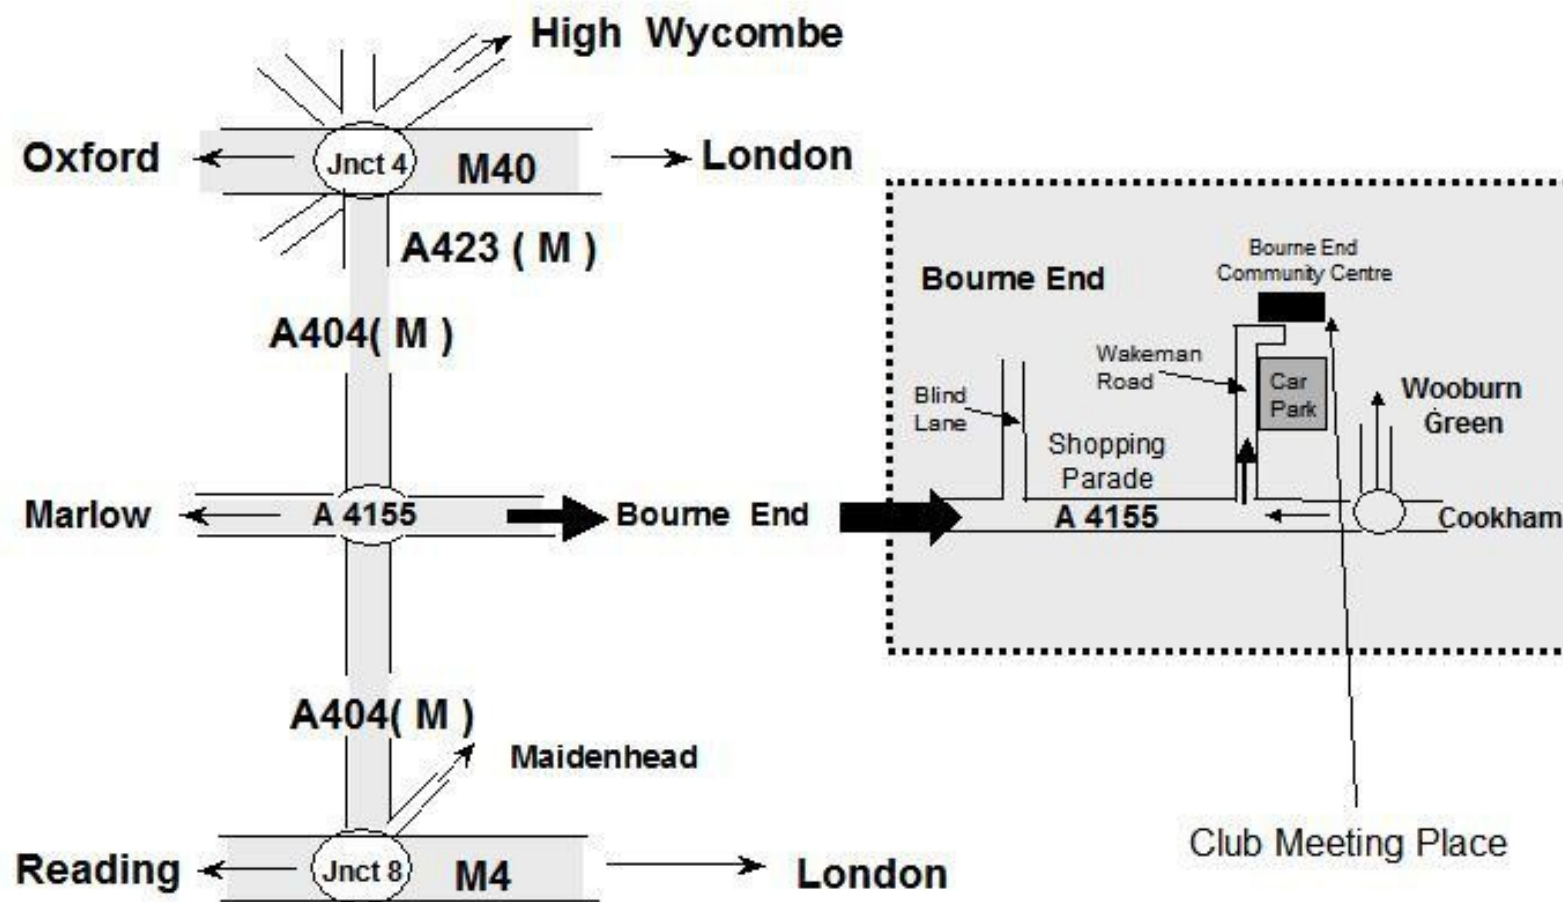

Club Meeting Place

The Bourne End Community Centre, Wakeman Road,
Bourne End Bucks. SL8 5SX.